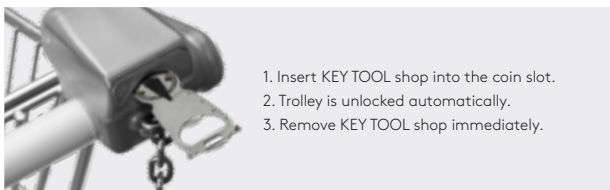

THE ALL- ROUNDER FOR SHOP 'N GO.

14 functions

KEY TOOL shop. The small and compact multifunctional tool by RICHARTZ® with integrated trolley key made of high quality matt finished stainless steel is an indispensable companion and fits every key ring. 14 functions on the smallest space satisfy nearly every need.

1. Insert KEY TOOL shop into the coin slot.
2. Trolley is unlocked automatically.
3. Remove KEY TOOL shop immediately.