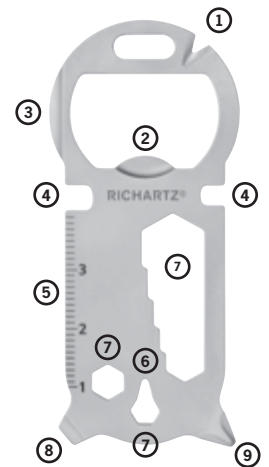

BEST FRIENDS

travel and work

BEST FRIENDS travel and work. Two products which convince anytime and anywhere. GRIP tool pocket, the practical small multifunctional tool which fits every pocket, and KEY TOOL 16+, as small as a key with 16 functions for the key ring, are so small but still up to any task. The superior workmanship of matt finished stainless steel is impressing. A set which gives pleasure every day.

RICHARTZ® GIFT SETS

GRIP tool pocket

- ① cast pliers
- ② wire cutter
- ③ file
- ④ screwdriver
- ⑤ can opener
- ⑥ blade
- ⑦ serrated blade
- ⑧ screwdriver/cap lifter
- ⑨ Phillips screwdriver
- ⑩ hexagonal sockets (2)

KEY TOOL 16+

- ① cable stripper
- ② cap lifter
- ③ large flat-tip screwdriver
- ④ spoke keys (2)
- ⑤ centimeter ruler
- ⑥ nail drawer
- ⑦ hexagonal sockets (7)
- ⑧ small flat-tip screwdriver
- ⑨ Phillips screwdriver

MORE SETS ON RICHARTZ.COM!