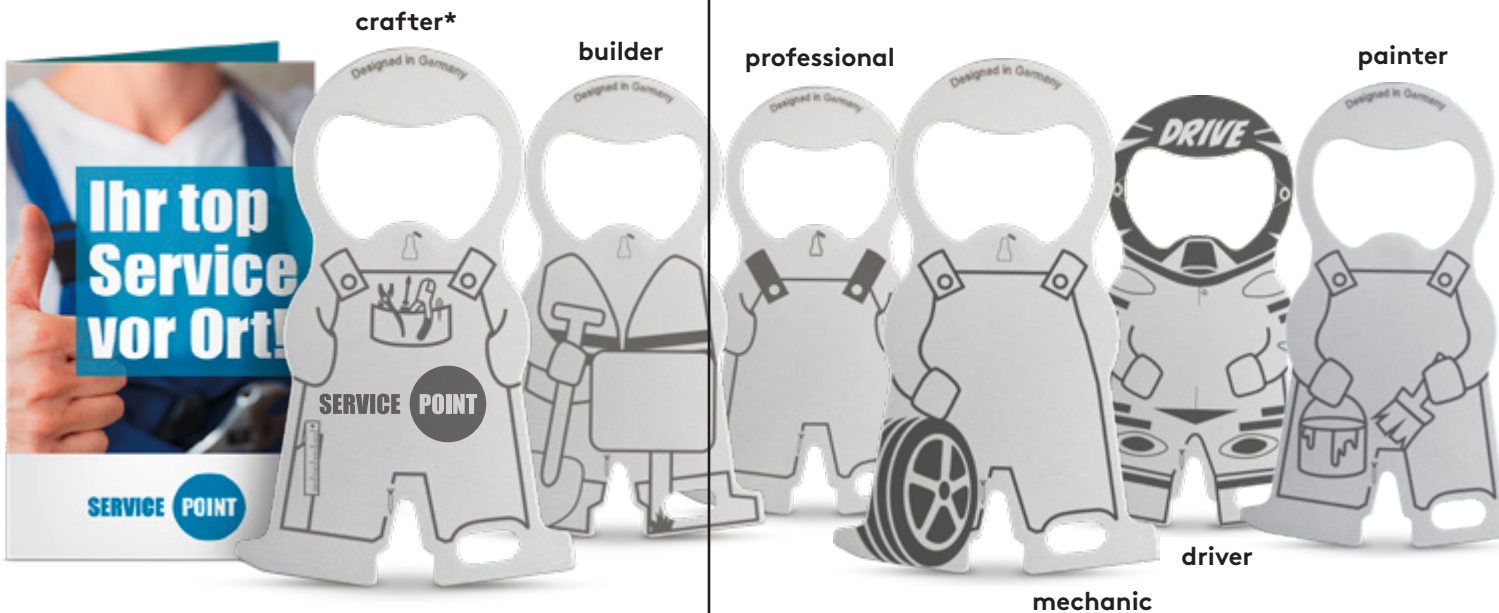

Exceptionally **individual, communicative and functional**. Every single one of the sympathetic karls is the godfather for an occupational field, an industry or a sympathetic gesture and thus helps you to get **the right advertising messages** to your customers.

Each motif is available from a minimum quantity of 500 pieces always including individually designed packaging and and logo engraving.

Simple and individual advertising for every industry and every occasion!

As our karls are constantly growing, you can find an overview of all the **all models in the overview** via the QR code or at richartz.com.

RICHARTZ®

EINKAUFS WAGEN LÖSER karl

Construction workers, maintenance service, mechanics, outfitter, home and craftsmen or painter:

Stay in mind with your services!