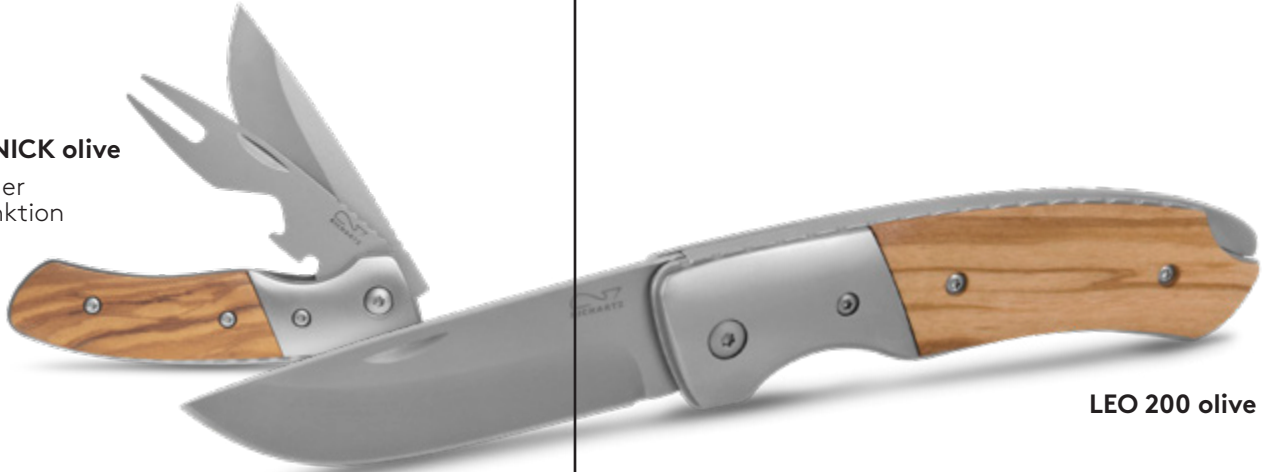

** except GRIP tool pocket*

incl. belt pouch

WORKPRO 11+. The exceptional working knife for the discerning user impresses with workmanship, particularly robust design and many useful functions, e.g. blade, cap lifter, tyre tread knife, chisel and more. The sturdy blade, which can be locked in place with the proven RICHARTZ® Framelock provides the necessary safety for every application and the belt clip made of stainless-steel keeps the knife easily on the belt or in the pocket.

The robust helper always at hand!

RICHARTZ® Framelock

Solidly designed functions

11
functions

11 Funktionen: 1 blade | 2 cap lifter | 3 hexagonal socket (4) | 4 centimeter ruler | 5 tyre tread gauge | 6 cable puller | 7 nail puller | 8 pry bar

LEO PICKNICK olive
mit 2-teiliger
Besteckfunktion

LEO 200 olive

Wood engraving on olive wood handle

SAM 200 olive

SAM 200 olive und ebony. Naturally beautiful. The RICHARTZ® pocket knives with a large, very stable blade convince with the high-quality, perfectly hand-ground wooden handles and the precise function. Especially refined with a brand logo, the knife is a real eye-catcher. And for safety in daily use, the RICHARTZ® Safety-Lock blade lock as a backlock is a matter of course.

RICHARTZ® POCKET KNIFES

LEO 200 olive. High-quality. Attractive. Secure. The RICHARTZ® work knife with a large, stable blade and excellently designed stainless steel handles in combination with high-quality olive wood sets the new trend. The RICHARTZ® Safety-Lock blade as a backlock gives the necessary security in daily use.