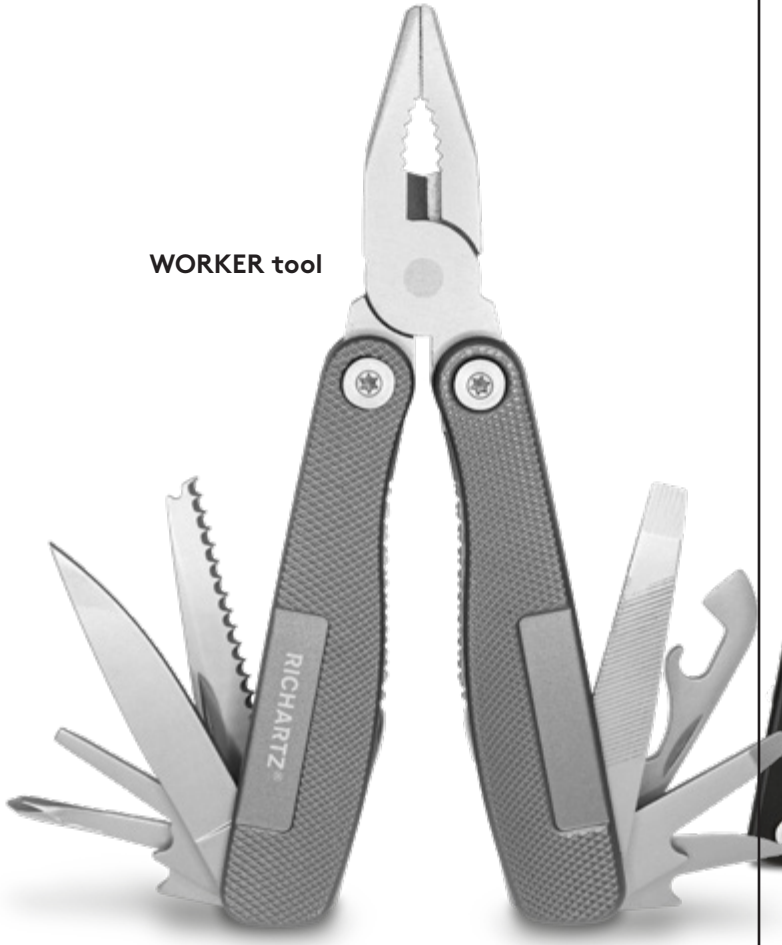

Brilliant 4c print on handle inlays for convincing brand communication or colorful imagery

Easy locking

15 functions always at hand

WORKER tool

Every RICHARTZ® multitool is both an eye-catcher and an everyday helper at the same time. Perfectly crafted, the multitools are not only convincing due to their quality and functions, but also by the Safety-Lock*, which enables precise and safe working. The multitools are available with different handle grips, so that the right everyday companion can be found quickly for every taste and purpose. **WORKER tool** convinces with its finely structured aluminium handles, **CRAFTER tool** with its black anodised handle scales and **GRIP tool**