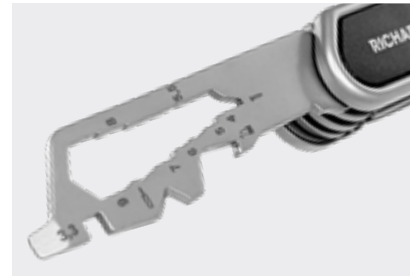

15 functions always at hand