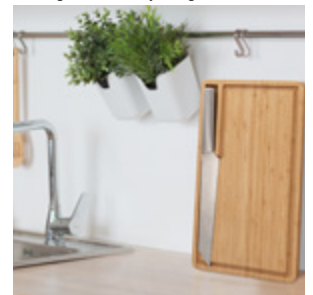

high-quality serrated bread knife

cutting board with crumb tray

decorative in every kitchen

AVAILABLE
FROM
APRIL 2023

STANDARDVERPACKUNG
CHEF de cuisine

CHEF de cuisine. The practical kitchen set combines the high-quality RICHARTZ® chef's knife with a wooden chopping board. The RICHARTZ® CHEF is an absolute all-rounder in the kitchen. Made of high-quality stainless steel, it reliably cuts vegetables, fruit, fish, meat and much more. The very solid cutting board with the all-round juice groove is the perfect base for clean work. And for storage, the chef's knife finds its place in the recessed grip of the cutting board, in which it is held magnetically. A perfect combination for every kitchen.

high-quality chef's knife

cutting board with juice groove

decorative in every kitchen

FRÜHSTÜCK cut and eat. The high-quality stainless steel blade of the RICHARTZ® knife with the well-known serrated edge makes cutting the breakfast roll, the tomato and much more child's play. In combination with the practical wooden chopping board and a magnetic knife holder, it is simply exceptional and particularly practical!