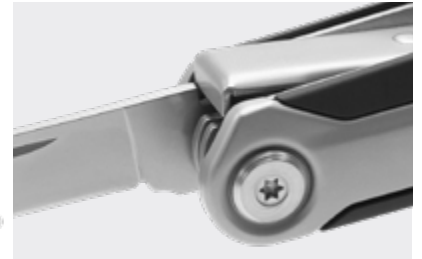

CRAFTER tool
Custom made

Many functions for every day

Professional glass breaker

NEO tool 26+

Easy locking of the fold-out functional parts

incl. belt pouch and 9-bit set

NEO tool 26+. The high-quality RICHARTZ® Multitool convinces with a modern, clear design and precise functions. The high-quality, perfectly finished matt blasted stainless steel in a mix of materials with synthetic grip zones make it the multifunctional tool for modern, demanding users. All fold-out functional parts of the multitool can be locked individually, which makes particularly safe and precise work possible.