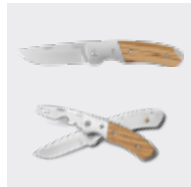

GRIP tool

GRIP tool pocket

WORKPRO 10+

LEO 200 olive and
LEO picknick olive

SAM 200 ebony and
SAM 200 olive

RICHARTZ KEY TOOLS®

PAGE 26 – 45

PREISSTELLUNG 2,20 – 2,80 €