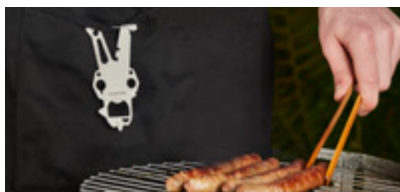

THE FRIENDLY HELPER FOR AT HOME

25 functions

KEY TOOL bob xxl. The new KEY TOOL in large format. Each function is larger and particularly "handy" – perfectly suited for the barbecue party or the kitchen in your own four walls. The friendly appearance of the extra-large KEY TOOL is a joy to use and is guaranteed to catch the eye of guests, friends and acquaintances. It's so easy for brands to make new friends!

carabiner