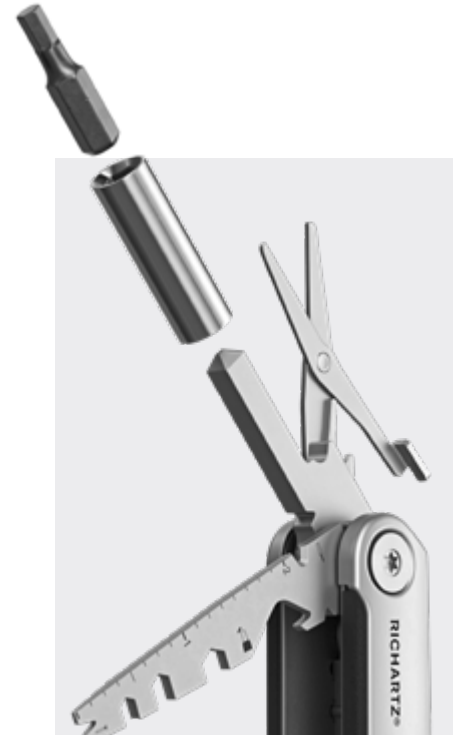

CRAFTER tool
Custom made

Many functions for every day

Professional glass breaker

NEO tool 26+

Easy locking of the fold-out functional parts

incl. belt pouch and 9-bit set

NEO tool 26+. The high-quality RICHARTZ® Multitool convinces with a modern, clear design and precise functions. The high-quality, perfectly finished matt blasted stainless steel in a mix of materials with synthetic grip zones make it the multifunctional tool for modern, demanding users. All fold-out functional parts of the multitool can be locked individually, which makes particularly safe and precise work possible.

The integrated lockable glass breaker is at the same time a bit adapter for 9 different bits.

Other well thought-out functions convince day after day.

**STRUKTURA
tool 25+**

Many functions for every day

Easy locking of the fold-out functional parts