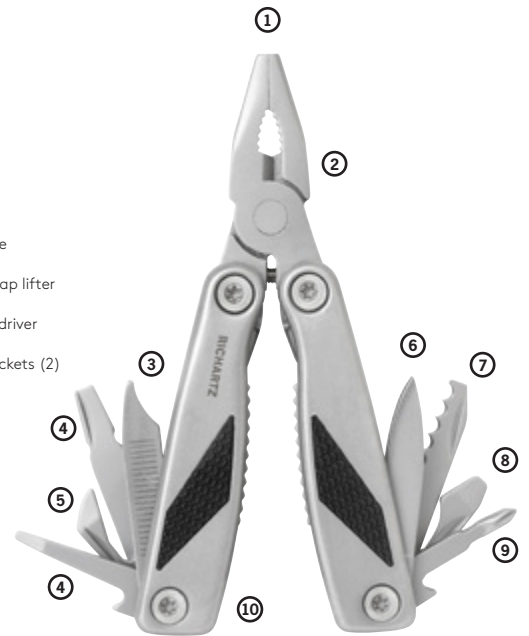

travel and work

BEST FRIENDS travel and work. Two products which convince anytime and anywhere. GRIP tool pocket, the practical small multifunctional tool which fits every pocket, and KEY TOOL 16+, as small as a key with 16 functions for the key ring, are so small but still up to any task. The superior workmanship of matt finished stainless steel is impressing. A set which gives pleasure every day.

RICHARTZ® GIFT SETS

GRIP tool pocket

- ① cast pliers
- ② wire cutter
- ③ file
- ④ screwdriver
- ⑤ can opener
- ⑥ blade
- ⑦ serrated blade
- ⑧ screwdriver/cap lifter
- ⑨ Phillips screwdriver
- ⑩ hexagonal sockets (2)