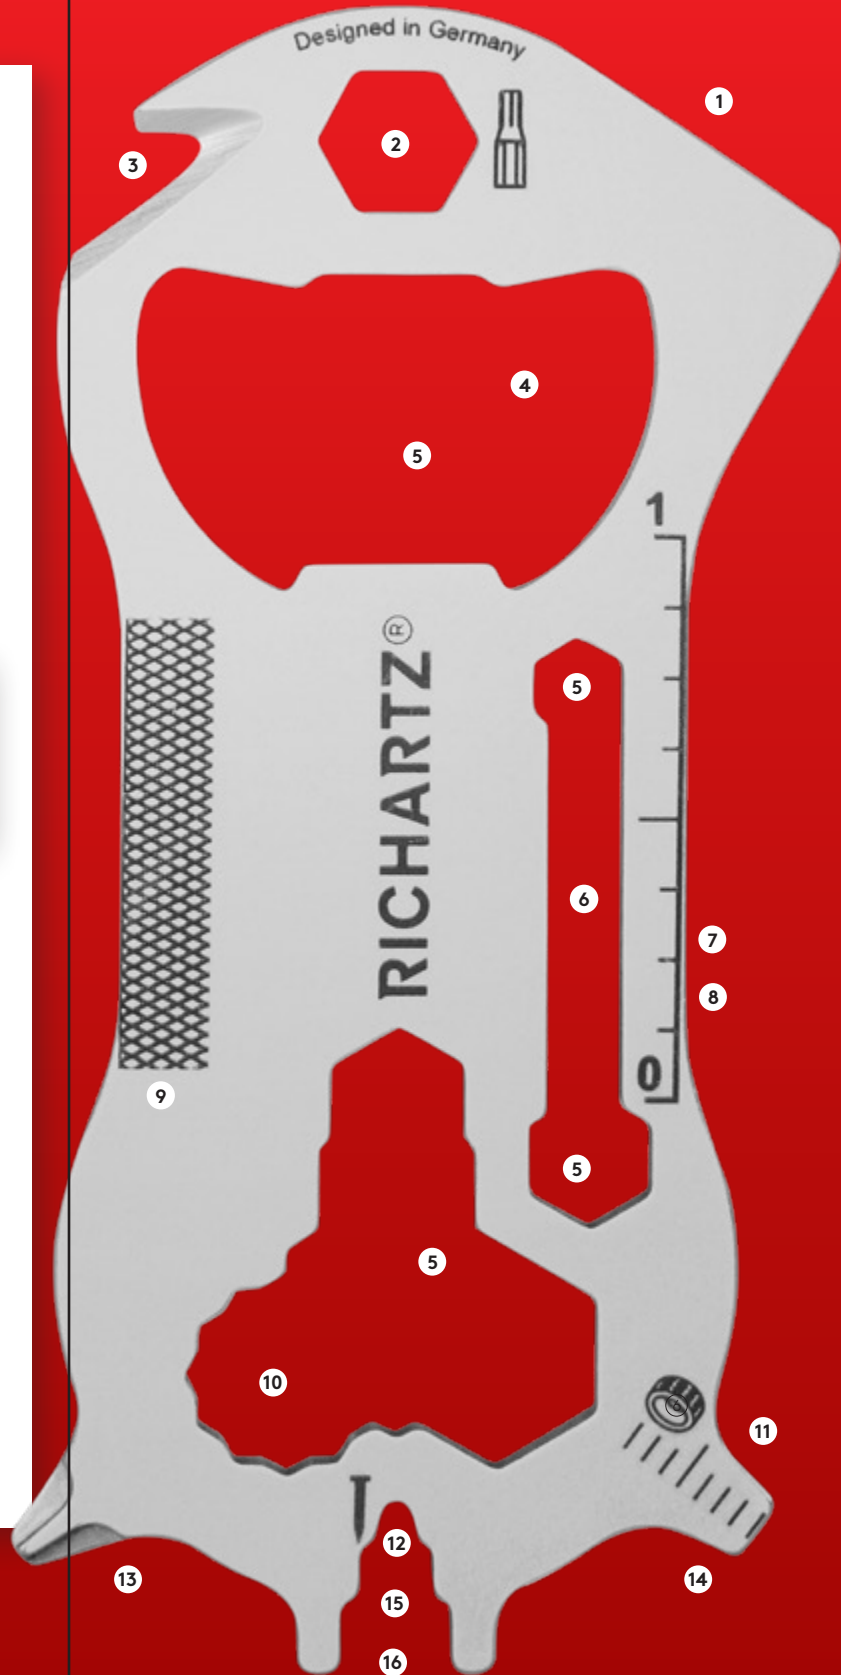

21 Funktionen: 1 paint can opener | 2 bit holder | 3 letter- & box-opener/cable stripper | 4 cap lifter | 5 hexagonal sockets (6) | 6 key ring slot | 7 ruler (reverse side) | 8 inch ruler | 9 nail file | 10 multi-tooth key | 11 tire tread knife | 12 nail drawer | 13 Phillips screwdriver | 14 flat-tip screwdriver | 15 spoke key | 16 radiator key