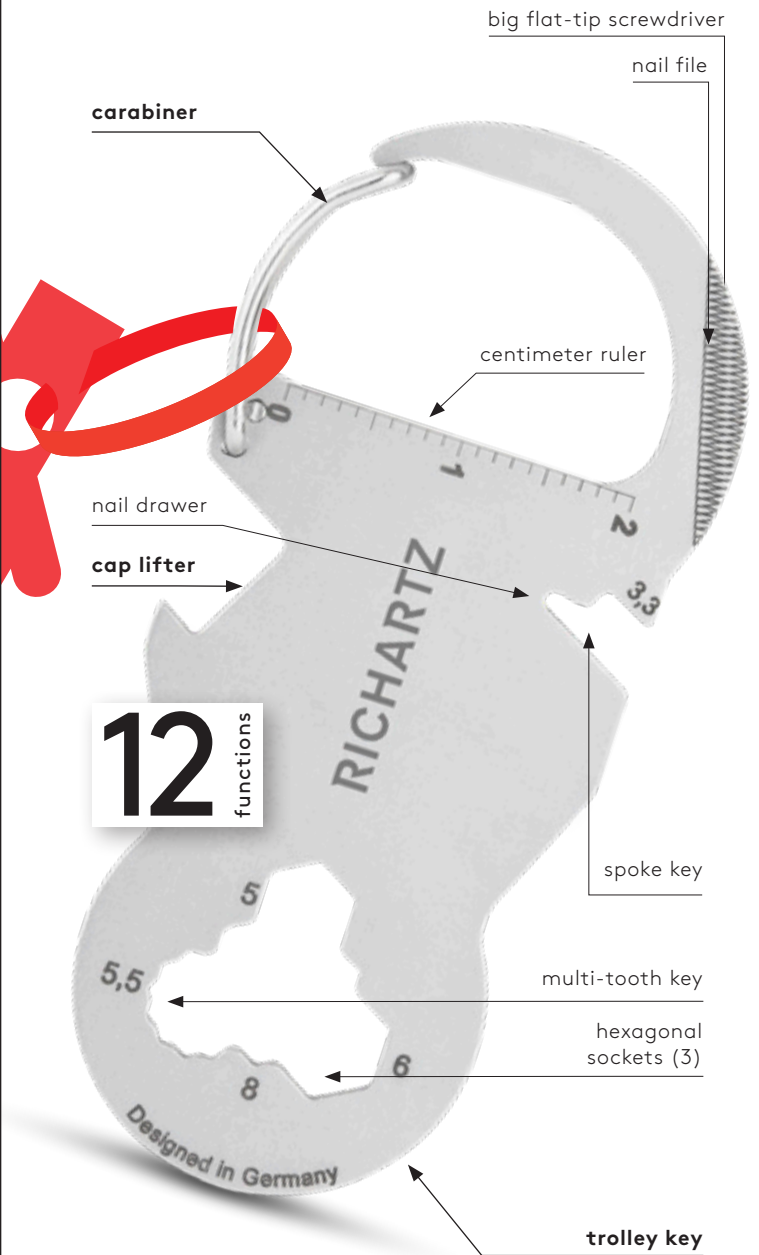

RICHARTZ® KEY ORGANIZER - functions and organisation on your key ring.

1. Insert KEY ORGANIZER into the coin slot.
2. Shopping cart will be unlocked automatically.
3. Immediately remove the KEY ORGANIZER.

trolley key

hexagonal socket

cap lifter

standard packaging

MORE MODELS ON RICHARTZ.COM!

KEY ORGANIZER
classic-2

KEY ORGANIZER
modern-1

KEY ORGANIZER
modern-2