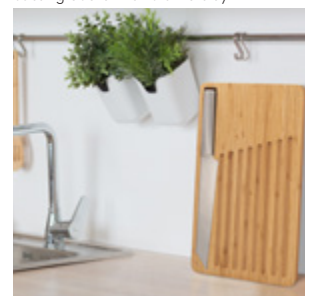

decorative in every kitchen