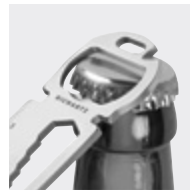

YOUR KEY TOOL TO SUCCESS.

KEY TOOL 16+. The small and compact multifunctional tool by RICHARTZ® made of high quality matt finished stainless steel is an indispensable companion and fits every key ring. 16 functions on the smallest space satisfy nearly every need.

cap lifter

16 functions: 1 cable stripper | 2 cap lifter | 3 spoke keys (2) | 4 large flat-tip screwdriver | 5 centimeter ruler | 6 hexagonal sockets (7) | 7 nail drawer | 8 Phillips screwdriver | 9 small flat-tip screwdriver