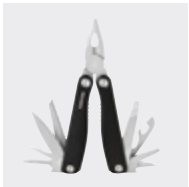

CRAFTER tool