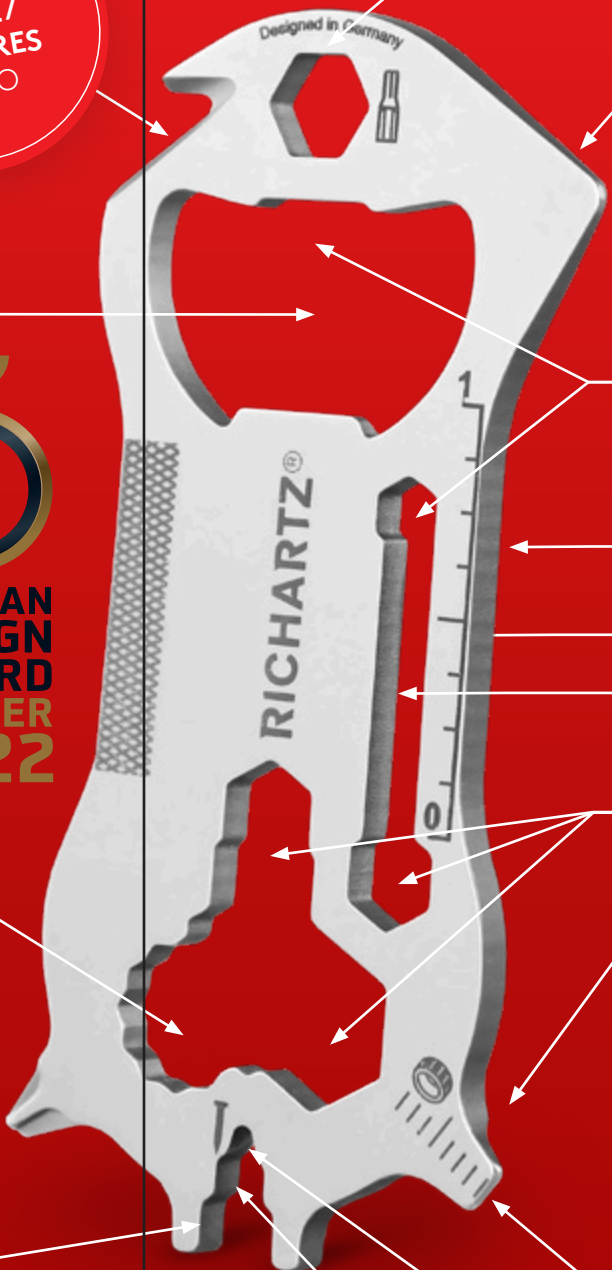

letter- & box-opener /
cable stripper

**BEST
PRICE/
FEATURES
RATIO**

bit holder

paint can opener

cap lifter

hexagonal sockets (2)

inch ruler

centimeter ruler
(reverse side)