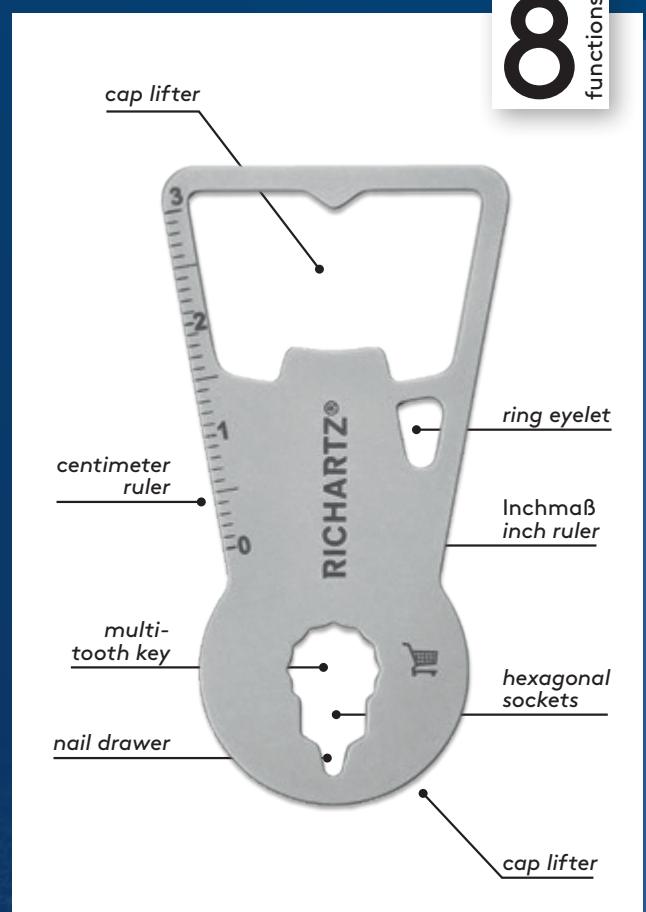

RICHARTZ® FLASCHEN ÖFFNER plus

8 functions